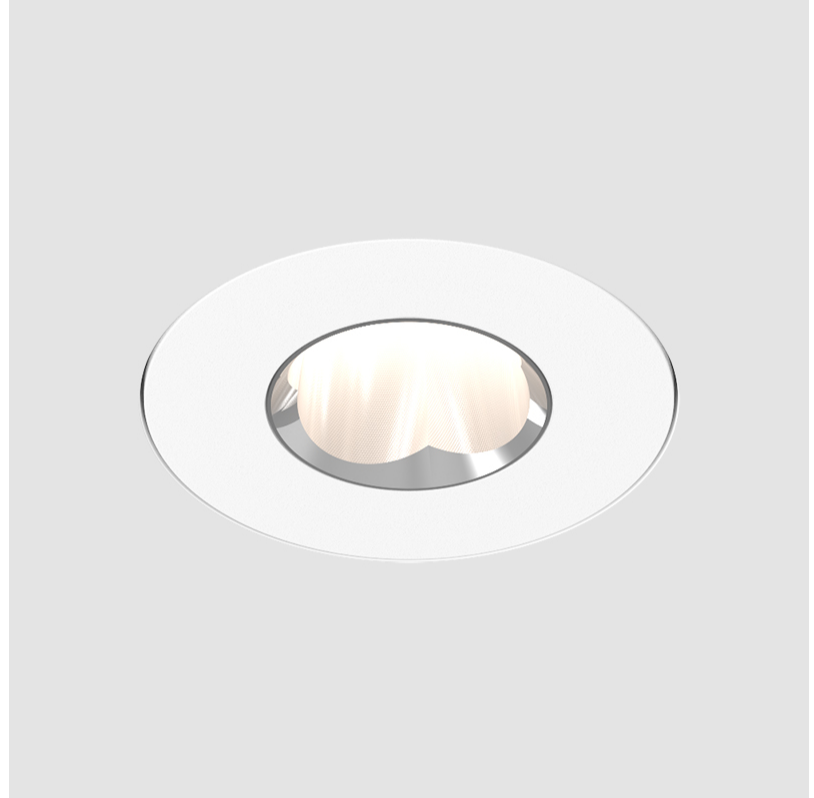

PHYSICAL

Aperture Sizes - Downlights: 1"
Shape: Round
Diameter (mm): 75
Diameter (in): 2 15/16
Height (mm): 51
Height (in): 2
Ceiling Thickness (mm): 10 / 12.5 / 15 / 25
Ceiling Thickness (in): 3/8 or 1/2 or 9/16 or 1
Min. Recessing Depth (mm): 55
Min. Recessing Depth (in): 2 3/16
Diffuser: Lens Pack - Spread Lens / Linear Spread Lens / Honeycomb Louver
Fixture Finish: SSR / BKV / CWI / CRY / HAB / UFT / ITA / RUA / FTG / MYG / LOD / PUS / FRO / FUP / KIA / POP / BLS / SPG / MEY / GOH / CHC / COM / ABZ / JAG / OBR / MOS / ROR
Fixture Material: Aluminum Die Cast
Cut-out Measurements: 86mm / 2 11/16" Diameter

ELECTRICAL

Lamp Type: LED (Zhaga Standard)
Input Wattage (W): 14
Total Output Wattage (W): 12.7
Dimming: Dali Dimming
Driver Included: No
Driver Location: Recessed Housing
Driver Type: Constant Current - Universal (120Vac only for DALI driver)
Driver Class: Class 2
Input Voltage (V): 120 - 277
Constant Current (MA): 700

LED

Color Temperature (°K): 2700-6500 Tunable White
Max. Delivered Lumen (lm): 1240
Nominal Lumen (lm): 1460
CRI: >90 CRI
Lamp Life (hrs): 50000
Special LEDs offerings: Tunable White

OPTICAL

Reflector: 52
Adjustability: Fixed

RATINGS AND CERTIFICATIONS

Certified By: Certified for North American Standards
IP rating: IP20