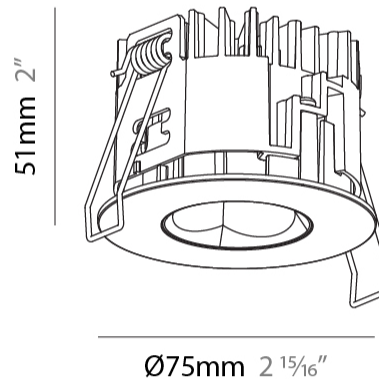

PHYSICAL

Aperture Sizes - Downlights: 1"
Shape: Round
Diameter (mm): 75
Diameter (in): 2 ¹⁵/₁₆
Height (mm): 51
Height (in): 2
Ceiling Thickness (mm): 1 - 25
Ceiling Thickness (in): 1/16 - 1 3/16
Min. Recessing Depth (mm): 55
Min. Recessing Depth (in): 2 ³/₁₆
Diffuser: Lens Pack - Spread Lens / Linear Spread Lens / Honeycomb Louver
Fixture Finish: SSR / BKV / CWI / CRY / HAB / UFT / ITA / RUA / FTG / MYG / LOD / PUS / FRO / FUP / KIA / POP / BLS / SPG / MEY / GOH / CHC / COM / ABZ / JAG / OBR / MOS / ROR
Fixture Material: Aluminum Die Cast
Cut-out Measurements: 68mm / 2 11/16" Diameter

ELECTRICAL

Lamp Type: LED (Zhaga Standard)
Input Wattage (W): 15
Total Output Wattage (W): 13.6
Dimming: Tri-Mode (Non-Dimming and Phase Dimming (120Vac only) and 0-10V Dimming)
Driver Included: No
Driver Location: Recessed Housing
Driver Type: Constant Current - Universal
Driver Class: Class 2
Input Voltage (V): 120 - 277
Constant Current (MA): 350

LED

Color Temperature (°K): 2700 / 3000 / 3500 / 4000
Max. Delivered Lumen (lm): 1375 / 1462 / 1531 / 1545
Nominal Lumen (lm): 1566 / 1665 / 1743 / 1759
CRI: >90 CRI
Lamp Life (hrs): 50000
Special LEDs offerings: Tunable White

OPTICAL

Reflector°: 50
Adjustability: Fixed

RATINGS AND CERTIFICATIONS

Certified By: Certified for North American Standards
IP rating: IP20