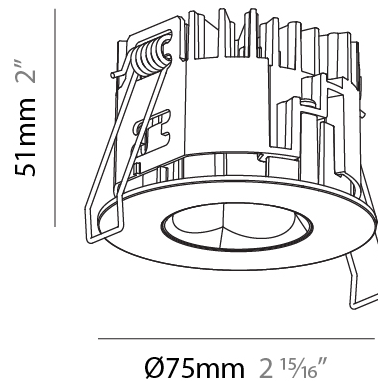

GENERAL

Series: Oiko Pro Round
Subseries: Oiko Pro Round Fixed
Partner: Prolicht
Division: Architectural
Installation: Recessed
Product Type: Downlight
Mounting Location: Ceiling
Light Distribution: Direct

PHYSICAL

Aperture Sizes - Downlights: 1"
Shape: Round
Diameter (mm): 75
Diameter (in): 2 15/16
Height (mm): 51
Height (in): 2
Ceiling Thickness (mm): 1 - 25
Ceiling Thickness (in): 1/16 - 1 3/16
Min. Recessing Depth (mm): 55
Min. Recessing Depth (in): 2 3/16
Diffuser: Lens Pack - Spread Lens / Linear Spread Lens / Honeycomb Louver
Fixture Finish: SSR / BKV / CWI / CRY / HAB / UFT / ITA / RUA / FTG / MYG / LOD / PUS / FRO / FUP / KIA / POP / BLS / SPG / MEY / GOH / CHC / COM / ABZ / JAG / OBR / MOS / ROR
Fixture Material: Aluminum Die Cast
Cut-out Measurements: 68mm / 2 11/16" Diameter

ELECTRICAL

Lamp Type: LED (Zhaga Standard)
Input Wattage (W): 14
Total Output Wattage (W): 12.7
Dimming: Dali Dimming
Driver Included: No
Driver Location: Recessed Housing
Driver Type: Constant Current - Universal (120Vac only for DALI driver)
Driver Class: Class 2
Input Voltage (V): 120 - 277
Constant Current (MA): 700

LED

Color Temperature (°K): 2700-6500 Tunable White
Max. Delivered Lumen (lm): 1240
Nominal Lumen (lm): 1460
CRI: >93 CRI
Lamp Life (hrs): 50000
Special LEDs offerings: Tunable White

OPTICAL

Reflector: 52
Adjustability: Fixed

RATINGS AND CERTIFICATIONS

Certified By: Certified for North American Standards
IP rating: IP20