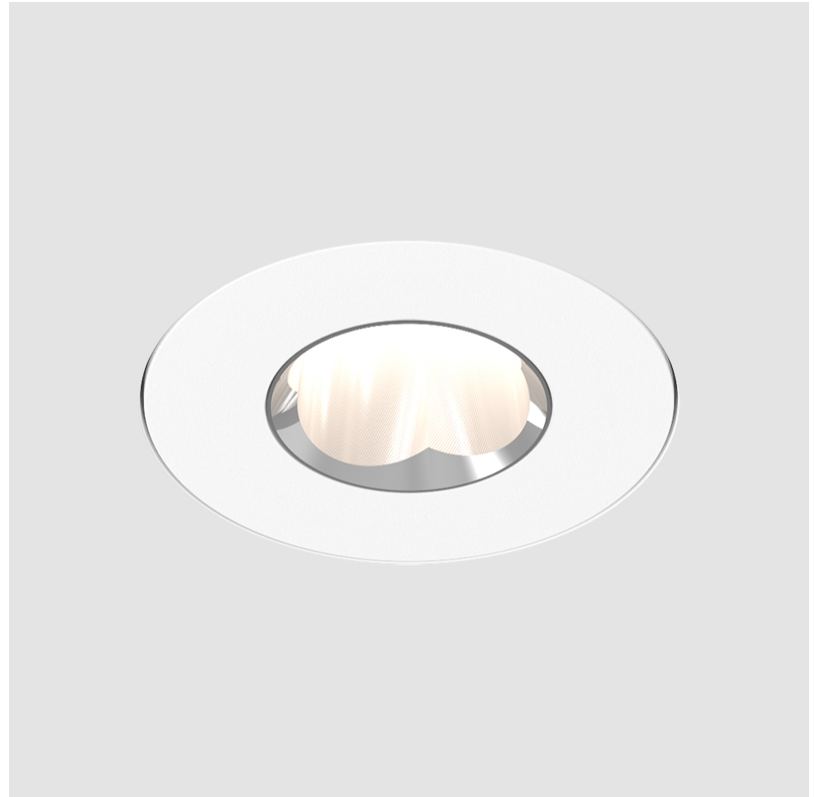

PHYSICAL

Aperture Sizes - Downlights: 1"
Shape: Round
Diameter (mm): 75
Diameter (in): 2 ¹⁵/₁₆
Height (mm): 51
Height (in): 2
Ceiling Thickness (mm): 10 / 12.5 / 15 / 25
Ceiling Thickness (in): 3/8 or 1/2 or 9/16 or 1
Min. Recessing Depth (mm): 60
Min. Recessing Depth (in): 2 ³/₈
Diffuser: Lens Pack - Spread Lens / Linear Spread Lens / Honeycomb Louver
Fixture Finish: SSR / BKV / CWI / CRY / HAB / UFT / ITA / RUA / FTG / MYG / LOD / PUS / FRO / FUP / KIA / POP / BLS / SPG / MEY / GOH / CHC / COM / ABZ / JAG / OBR / MOS / ROR
Fixture Material: Aluminum Die Cast
Cut-out Measurements: 68mm / 2 11/16" Diameter

ELECTRICAL

Lamp Type: LED (Zhaga Standard)
Input Wattage (W): 15
Total Output Wattage (W): 13.6
Dimming: Tri-Mode (Non-Dimming and Phase Dimming (120Vac only) and 0-10V Dimming)
Driver Included: No
Driver Location: Recessed Housing
Driver Type: Constant Current - Universal
Driver Class: Class 2
Input Voltage (V): 120 - 277
Constant Current (MA): 350

LED

Color Temperature (°K): 2700 / 3000 / 3500 / 4000
Max. Delivered Lumen (lm): 1375 / 1462 / 1531 / 1545
Nominal Lumen (lm): 1566 / 1665 / 1743 / 1759
CRI: >90 CRI
Lamp Life (hrs): 50000

OPTICAL

Reflector°: 50
Adjustability: Fixed

RATINGS AND CERTIFICATIONS

Certified By: Certified for North American Standards
IP rating: IP20